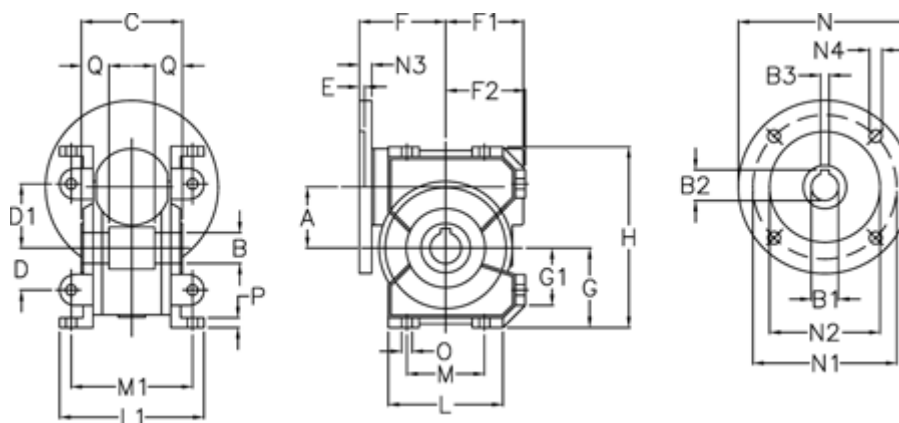

Article number: 3918049018032

Description: Worm gear with st. steel hollow shaft  
VF 49 EP-U-18- 80B5

## Measures

a	= 49.5	E	= 3.0	L	= 93	N4	= 11.5
B	= 25	F	= 70	L1	= 117.0	O	= 8.5
B1 E7	= 19	F1	= 63	M	= 63	P	= 8
B2	= 21.8	F2	= 64.5	M1	= 98.5	Q	= 22.5
B3 H9	= 6	g	= 64.5	N	= 200		
C	= 82	G1	= 46.5	N1	= 165		
D	= 34	H	= 146.5	N2	= 130		
D1	= 52	H1	= 110.5	N3	= 10.0		